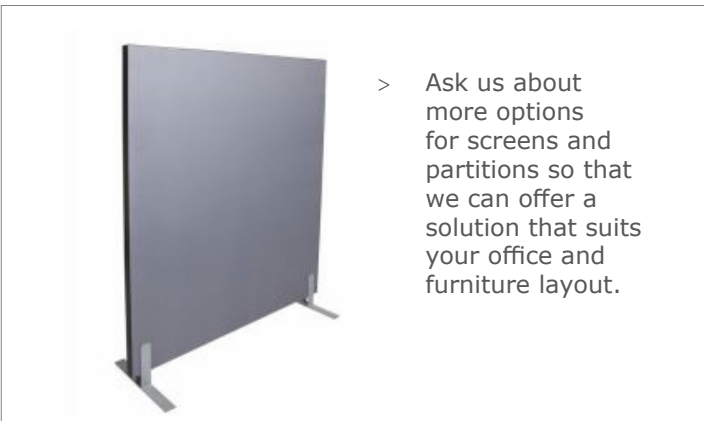

Screens and partitions

Code: ESS ACOUSTIC SCREEN

Freestanding partition - acoustic screen
1500x1500x50mm

Removal and disposal of furniture

If the furniture is no longer required after the project, please do not throw it out!!

As part of our commitment to the circular economy we want to help to find a new home for the furniture after you have finished using it.

Please ask our team if you'd like us to arrange removal and donation to a local charity organisation.

We want to make your experience as simple and seamless as possible. Please contact your local representative and we'll work with you to find the right solution for your needs.

13 62 11
ausco.com.au